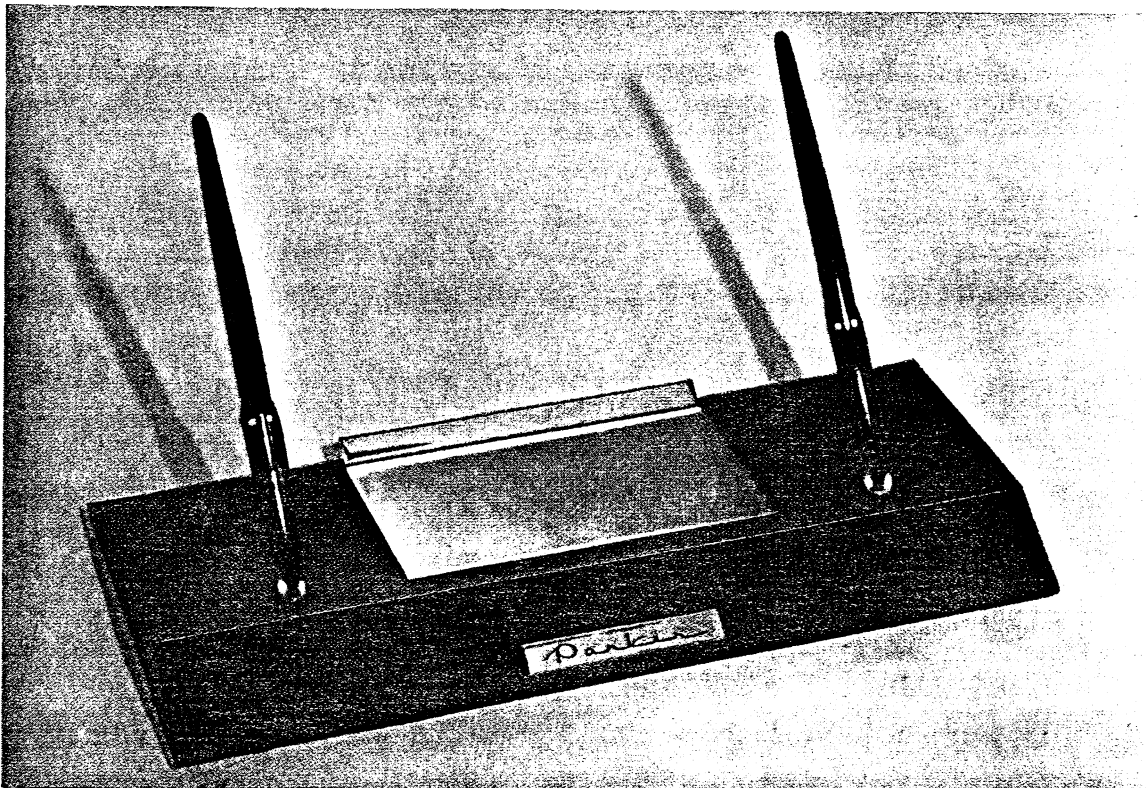

MODEL NO. 90-208

Maroon or black catylin, beveled base with chromed tray.
Two black "51" pens and holders, 5½ x 14" . . . . . ~~$45.00~~
$40.00.